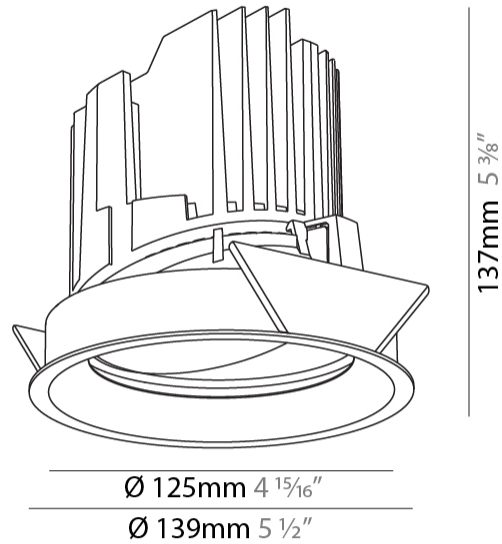

GENERAL

Series: Bioniq
Subseries: Bioniq Round Adjustable
Brand: Prolicht
Division: Architectural
Mounting Type: Recessed
Mounting Location: Ceiling
Subcategory: Downlight

PHYSICAL

Shape: Round
Diameter (mm): 139
Diameter (in): 5 1/2
Height (mm): 137
Height (in): 5 3/8
Ceiling Thickness (mm): 10 / 12.5 / 15
Ceiling Thickness (in): 3/8 or 1/2 or 9/16
Min. Recessing Depth (mm): 150
Min. Recessing Depth (in): 5 7/8
Light Distribution: Adjustable / Downlight
Weight (kg): 0.853
Weight (lbs): 1.88
Fixture Finish: SSR / BKV / CWI / CRY / HAB / UFT / ITA / RUA / FTG / MYG / LOD / PUS / FRO / FUP / KIA / POP / BLS / SPG / MEY / GOH / GUM / CHC / COM / ABZ / JAG / OBR / MOS / ROR
Fixture Material: Aluminum Die Cast
Cut-out Measurements: 130mm / 5 1/8"

LED

Number of LEDs: 1
Color Temperature (°K): 2700 / 3000 / 3500 / 4000
Max. Delivered Lumen (lm): 1180 / 1930 / 2029 / 2070
Nominal Lumen (lm): 3210 / 3290 / 3459 / 3530
CRI: >90 CRI
Lamp Life (hrs): 50000

OPTICAL

Reflector: 10 / 18 / 36
Adjustability: Rotational 355°, Tilt 30°

RATINGS AND CERTIFICATIONS

Certified By: Certified for North American Standards
IP rating: IP54

BIONIQ ROUND ADJUSTABLE RECESSED

A35242-